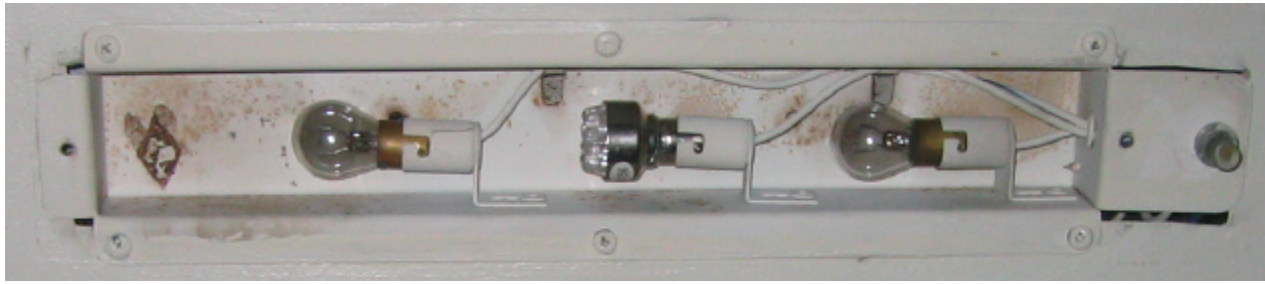

Sierra Nevada Unit
LaBorde - '64 Safari

Galley w/ original Magic Chef stove/oven. Original furnace is located beneath the right side of the sink with two registers and a duct to the black water tank to keep it from freezing. I would like to upgrade to a digital thermostat.

Satellite Radio on end of pantry & Inverter mounted beneath pantry

Fish Lake Valley, NV
Cottonwood Creek
2004

Lee Vining Canyon
Lower Lee Vining
Campground
Spring 2005

Benton Hot Springs
Old Benton, CA

Original Dometic refrigerator - interior freezer cover was rebuilt and a new oak panel was inserted into the door. The porcelain jet has been replaced with a custom brass jet after failure.

Propane only

LED lights modifying fixtures to conserve amps

75 watt solar panel with controller mounted on the back of the panel

Two batteries in the utility bay to increase storage capacity of the solar sys.