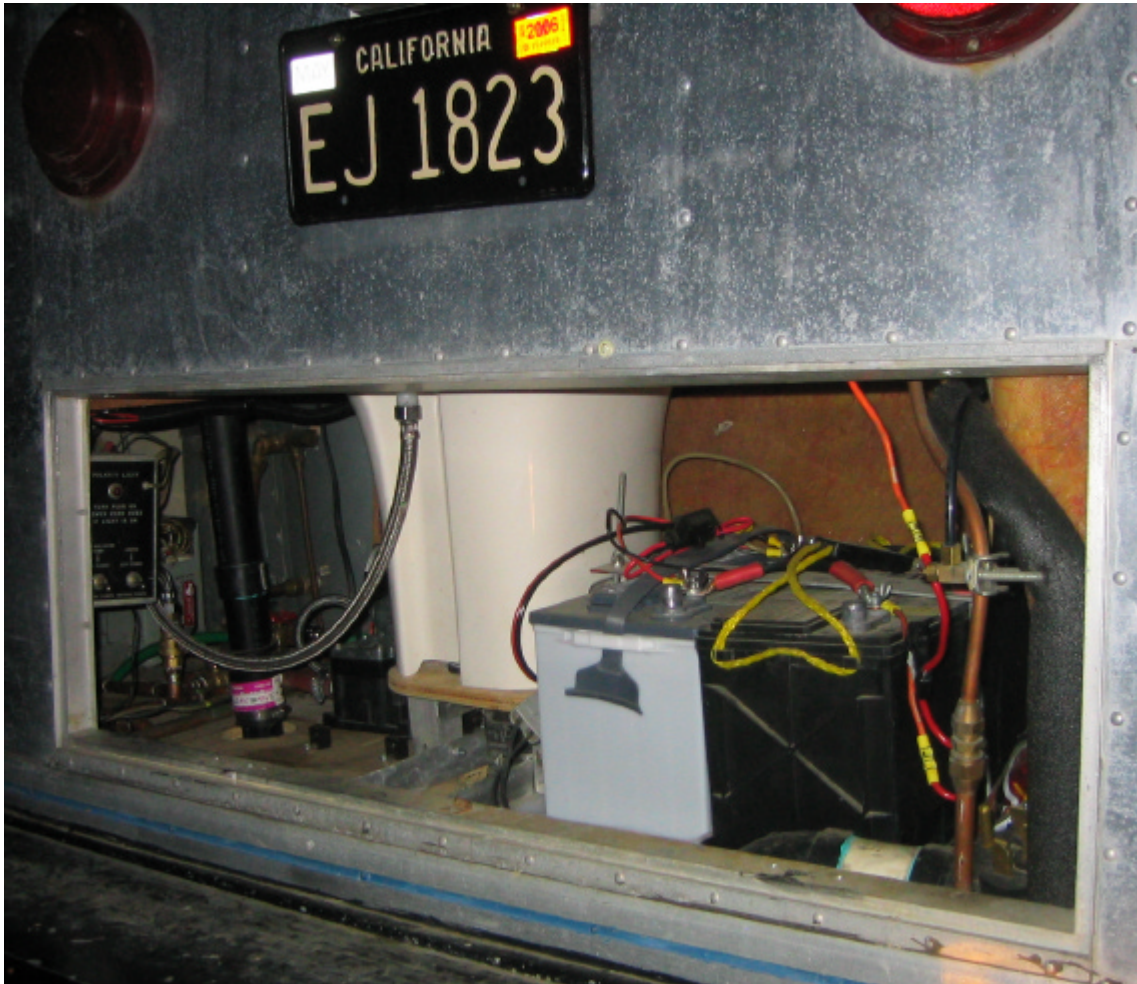

Sierra Nevada Unit
LaBorde - '64 Safari

Galley w/ original Magic Chef stove/oven. Original furnace is located beneath the right side of the sink with two registers and a duct to the black water tank to keep it from freezing. I would like to upgrade to a digital thermostat.

Satellite Radio on end of pantry & Inverter mounted beneath pantry

Fish Lake Valley, NV
Cottonwood Creek
2004

Lee Vining Canyon
Lower Lee Vining
Campground
Spring 2005

Benton Hot Springs
Old Benton, CA

Original Dometic refrigerator - interior freezer cover was rebuilt and a new oak panel was inserted into the door. The porcelain jet has been replaced with a custom brass jet after failure.

Propane only

LED lights modifying fixtures to conserve amps

75 watt solar panel with controller mounted on the back of the panel

Two batteries in the utility bay to increase storage capacity of the solar sys.

Original pump and toilet were replaced by PO
Black water tank was removed and repaired as was the blade valve.

Benton Hot Springs
Old Benton, CA Apr. 2003

Nevada Beach
Campground
Lake Tahoe, CA
Aug. 2004