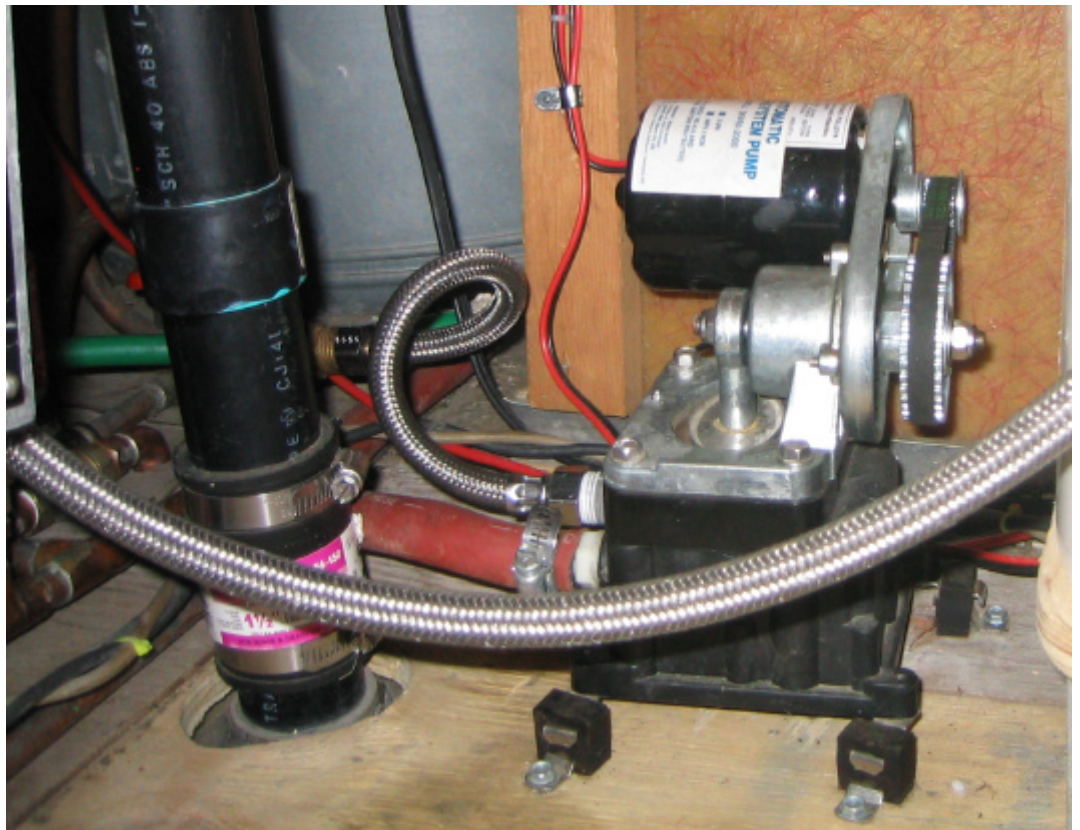

Sierra Nevada Unit
LaBorde - '64 Safari

Galley w/ original Magic Chef stove/oven. Original furnace is located beneath the right side of the sink with two registers and a duct to the black water tank to keep it from freezing. I would like to upgrade to a digital thermostat.

Propane only

LED lights modifying fixtures to conserve amps

75 watt solar panel with controller mounted on the back of the panel

Two batteries in the utility bay to increase storage capacity of the solar sys.

Original pump and toilet were replaced by PO
Black water tank was removed and repaired as was the blade valve.

Benton Hot Springs
Old Benton, CA Apr. 2003

Nevada Beach
Campground
Lake Tahoe, CA
Aug. 2004